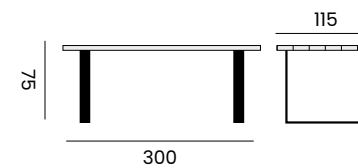

FANNY

iron frame, recycled teak top
armature acier, plateau teck recyclé

rectangular table - *table rectangulaire*

99896 | 115x300