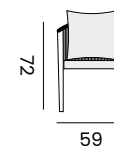

MENDOZA

dining chair - *chaise*

97161 | alu linnen, rope beige
cushion olefin
*alu lin, corde beige
coussin oléfine*