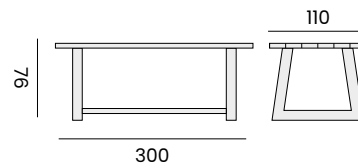

IBIZA

rectangular table - *table rectangulaire*

99992 | recycled teak 100x250
teck recyclé 100x250

rectangular table - *table rectangulaire*

99995 | recycled teak 110x300
teck recyclé 110x300

PRESTON

square coffee table
table d'appoint carrée