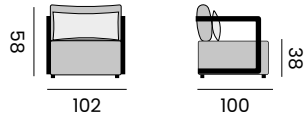

RAFA

fabric agora, quick dry foam
tissu agora, mousse séchage rapide

1-seat - *fauteuil*

- **97968** | teak - twitell IO + cushions, *teck - twitell IO + coussins*
- **98100** | teak - mario siesta ecru + cushions, *teck - mario siesta écru + coussins*
- **97980** | alu white - bruma niebla + cushions, *alu blanc - bruma niebla + coussins*