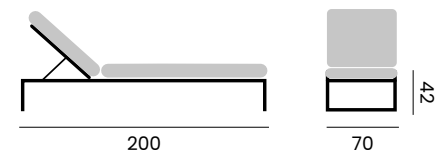

96141 | alu black, cushion dark grey
alu noir, coussin gris foncé

MARCELO

sunlounger, wheels, fabric sunproof
lit bain de soleil, roues, tissu sunproof

97424 | teak, alu charcoal, cushion black
teck, alu charcoal, coussin noir