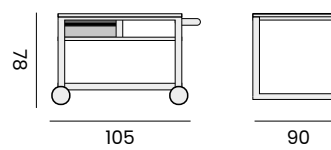

BRISTOL

trolley, 1 drawer, 1 tray
chariot, 1 tiroir, 1 tablette

99128 | teak 90x105
teck 90x105