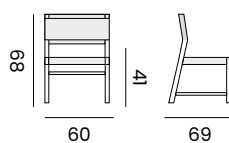

JAKARTA

dining chair - *fauteuil*

95052 | teak, *teck brut*

cushion - *coussin* H4 W55 D60

95053 | sunbrella heritage leaf
sunbrella heritage leaf

95058 | sunbrella heritage papyrus
sunbrella heritage papyrus