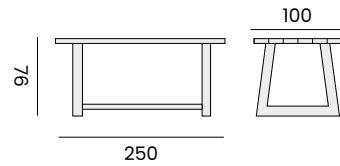

IBIZA

rectangular table - *table rectangulaire*

99992 | recycled teak 100x250
teck recyclé 100x250

rectangular table - *table rectangulaire*

99995 | recycled teak 110x300
teck recyclé 110x300

PRESTON

square coffee table
table d'appoint carrée