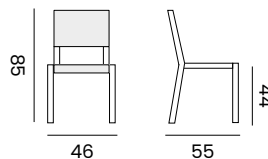

NICE

stackable side chair
chaise empilable

96042 | alu white, padded textylène light grey
alu blanc, textilène gris clair matelassé

CASSIS

folding chair - *chaise pliante*

97719 | alu white, textylène light grey
alu blanc, textilène gris clair