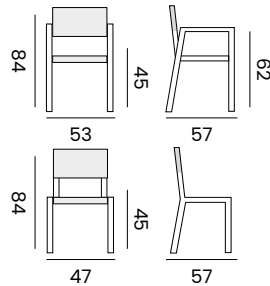

SEMARANG

dining chair - *fauteuil*

95054 | teak, *teck*

cushion - *coussin* H4 W55 D60

95057 | sunbrella heritage papyrus
sunbrella heritage papyrus

MENORCA

dining chair - *fauteuil*

99993 | recycled teak
viro wicker rope + cushion sunproof ecru
teck recyclé, viro corde resine tressée
coussin sunproof écru