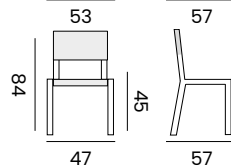

side chair - *chaise*

99994 | recycled teak
viro wicker rope + cushion sunproof ecru
teck recyclé, viro corde resine tressée
coussin sunproof écru