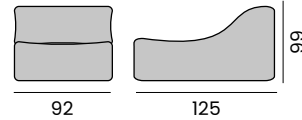

BENITO

fabric agora, quick dry foam
tissu agora, mousse séchage rapide

lounge seat - *siège lounge*

- **97924** | senda dragon light grey - *grise claire*
- **97926** | senda sombra dark grey - *grise foncée*