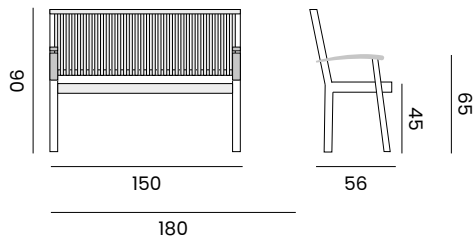

99574 | recycled teak, 300cm
teck recyclé, 300cm

YORK

bench - *banc*

- 99085** | teak 150cm (cushion p. 123)
teck 150cm (coussin p. 123)
- 99086** | teak 180cm (cushion p. 123)
teck 180cm (coussin p. 123)