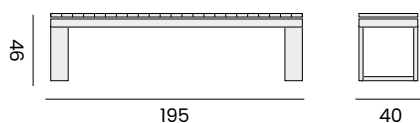

LEON

bench - *banc*

- 99895** | recycled teak 160cm
teck recyclé 160cm

MARCELO

bench - *banc*

- 97423** | alu charcoal, teak seat 195cm
alu charcoal, assise en teck 195cm

MARGARITE

bench - *banc*