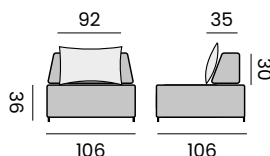

AVENATTI

fabric agora, quick dry foam
tissu agora, mousse séchage rapide

1-seat - *fauteuil*

alu white - senda dragon

97900 | seat element, *unité 1P*

97902 | backrest + cushion, *unité dossier + coussin*

alu charcoal - senda sombra

97908 | seat element, *unité 1P*

97910 | backrest + cushion, *unité dossier + coussin*