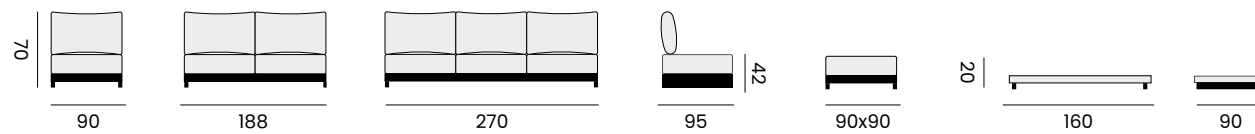

3-seat - *canapé 3P*

97445 | teak, cushion natural
teck, coussin naturel

footrest - *repose pied*

97449 | teak, cushion natural
teck, coussin naturel

coffee table - *table basse*

97448 | teak, H21 L160 W90
teck, H21 L160 W90