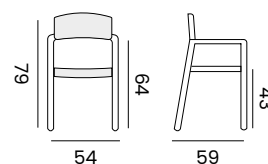

GENÈVE

stackable dining chair - *fauteuil empilable*

98023 | alu charcoal, rope black, textylène silver grey
alu charcoal, corde noire, textilène gris argent