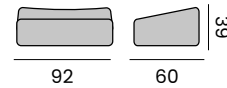

lounge footrest - *repose-pied lounge*

- **97925** | senda dragon light grey - *grise claire*
- **97927** | senda sombra dark grey - *grise foncée*