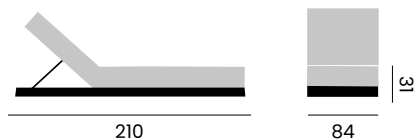

JUAN

sunlounger - lit bain de soleil

97978 teak, cushion twitell IO
teck, coussin twitell IO

97979 teak, cushion mario siesta
teck, coussin mario siesta