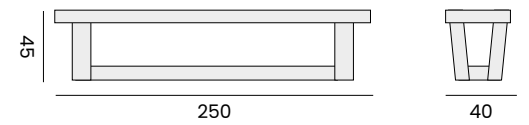

HERMOSA

bench - *banc*

99967 | recycled teak, 300cm
teck recyclé, 300cm

DUNDEE

bench - *banc*

99960 | recycled teak, 250cm
teck recyclé, 250cm

COTTAGE

bench - *banc*