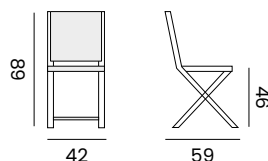

NICE

stackable side chair
chaise empilable

96042 | alu white, padded textylène light grey
alu blanc, textilène gris clair matelassé

CASSIS

folding chair - *chaise pliante*

97719 | alu white, textylène light grey
alu blanc, textilène gris clair