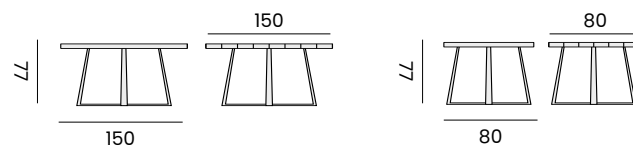

square table - *table carrée*

99978 | 150x150

99979 | 80x80