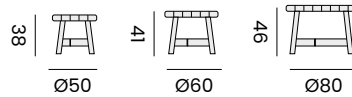

FERDI

round coffee table, recycled teak
table basse ronde, teck recyclé

- **99981** | H38 Ø50
- **99982** | H41 Ø60
- **99983** | H46 Ø80