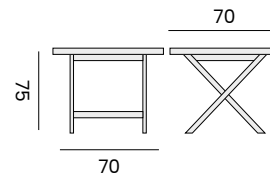

BLACKBURN

square folding coffee table
table d'appoint carrée pliante

99090 | teak 70x70
teck 70x70