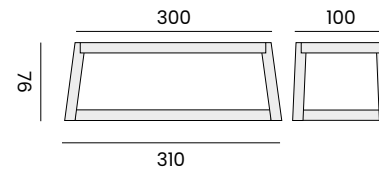

DUNDEE

rectangular table - *table rectangulaire*

99959 | recycled teak 100x250
teck recyclé 100x250

HERMOSA

rectangular table - *table rectangulaire*

99966 | recycled teak 100x300
teck recyclé 100x300

COTTAGE