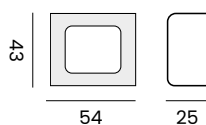

coffee table - *table basse*

97906 | alu white, *alu blanc*

97913 | alu charcoal, *alu charcoal*