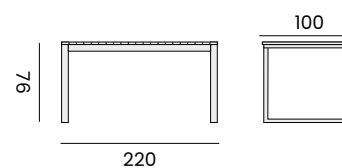

MARCELO

rectangular table - *table rectangulaire*

97422 | alu charcoal, teak top, 100x220
alu charcoal, plateau en teck, 100x220