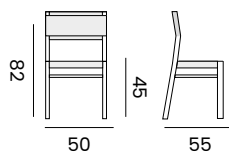

side chair - *chaise*

99994 | recycled teak
viro wicker rope + cushion sunproof ecru
teck recyclé, viro corde resine tressée
coussin sunproof écru

MENORCA

LUNA

side chair - *chaise*

97455 teak, wicker rope brown,
cushion sunproof taupe
*teck, corde resine tressée marron
coussin sunproof taupe*