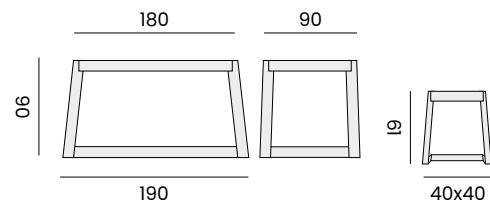

HERMOSA

rectangular half high bar table
table mange-debout rectangulaire

99990 | recycled teak 90x180
teck recyclé 90x180

bar stool - *tabouret de bar*

99991 | recycled teak
teck recyclé

BRISTOL

trolley, 1 drawer, 1 tray
chariot, 1 tiroir, 1 tablette