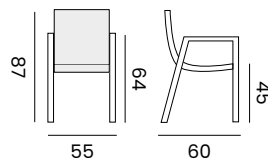

ARUBA

stackable armchair - *fauteuil empilable*

97573 | alu charcoal, rope textylène black
alu charcoal, cordes textilènes noires

97575 | alu black, rope textylène black,
teak armrest
*alu noir, cordes textilènes noires,
accoudoirs en teck*