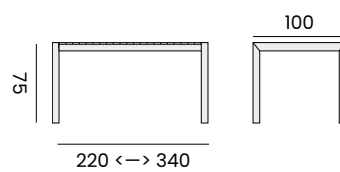

PORTO

rectangular extendable table
table extensible rectangulaire

98200 | alu charcoal, teak top, 100x220<->340
alu charcoal, plateau en teck, 100x220<->340