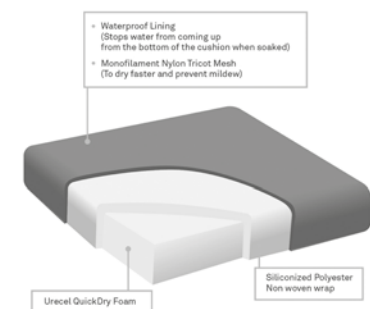

Cushion cover (Bottom View)

QUICK DRY FOAM, MOUSSE À SÉCHAGE RAPIDE

- anti microbial
- volatile organic compound
- environmentally friendly
- high durability
- antimicrobien
- composé organique volatil écologique
- Haute durabilité