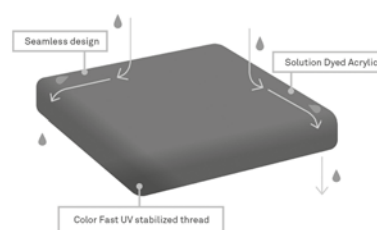

Cushion cover (Top View)