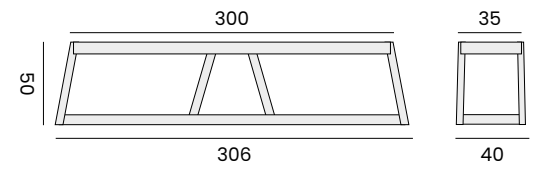

HERMOSA

bench - *banc*

99967 | recycled teak, 300cm
teck recyclé, 300cm