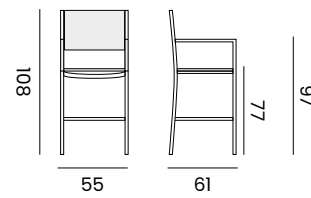

HERMOSA

rectangular half high bar table
table mange-debout rectangulaire

99990 | recycled teak 90x180
teck recyclé 90x180

bar stool - *tabouret de bar*

99991 | recycled teak
teck recyclé

BRISTOL

trolley, 1 drawer, 1 tray
chariot, 1 tiroir, 1 tablette