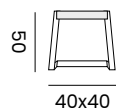

LENS

folding chair - *chaise pliante*

99131 | teak, *teck*

cushion p. 123 - *coussin p. 123*

HERMOSA

stool - *tabouret*

99968 | recycled teak
teck recyclé

MENDOZA