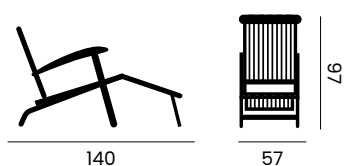

BELFAST

steamer
chaise longue

99111 | teak (cushion p. 123)
teck (coussin p. 123)