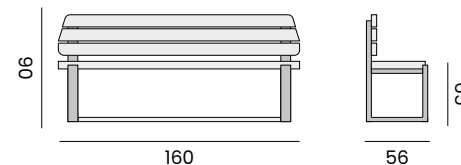

LEON

bench - *banc*

- **99895** | recycled teak 160cm
  teck recyclé 160cm