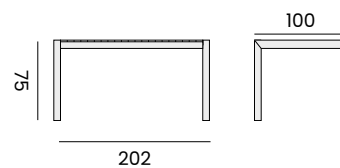

BRAGA

rectangular table - *table rectangulaire*

95076 | alu black, teak top, 100x202
alu noir, plateau en teck, 100x202

95079 | alu white, teak top, 100x202
alu blanc, plateau en teck, 100x202