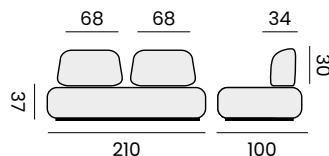

2-seat - *canapé 2P*

alu charcoal - senda dragon

97944 | 2-seat element, *unité 2P*

2x 97946 | single backrest + striped cushions
unité dossier 1P + coussins rayés