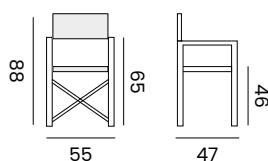

JAVEA

folding armchair - *fauteuil pliant*

97512 | alu white, textylène light grey
alu blanc, textilène gris clair