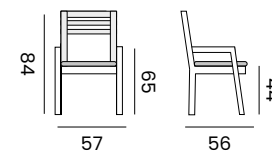

stacking arm chair - *fauteuil empilable*

97451 | teak grey wash, cushion olefin light grey
teck lavage gris, coussin oléfine gris clair