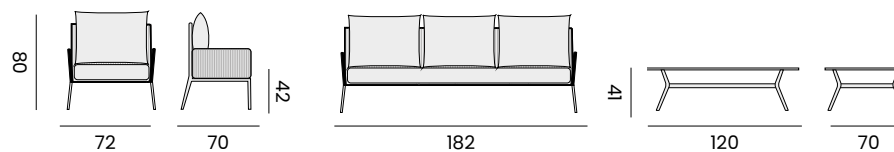

ELBA

2x 1-seat, 3-seat, coffee table ceramic top
cushions + 2 pillows olefin

*2x fauteuil, canapé 3P, table basse plateau en céramique
coussins + 2 coussins décos oléfine*

lounge set - salon

97405 | alu black - cushions/rope dark grey
alu noir - coussin/corde grise foncée

97406 | alu white - cushions/rope sand
alu blanc - coussin/corde sable