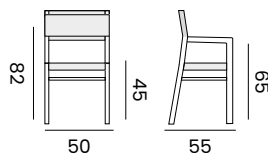

dining chair - *fauteuil*

97456 teak, wicker rope brown,
cushion sunproof taupe
*teck, corde resine tressée marron
coussin sunproof taupe*