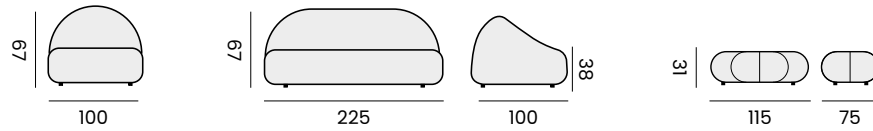

1-seat - *fauteuil*

97940 | senda dragon

3-seat - *canapé 3P*

97941 | senda dragon

oval coffee table - *table basse ovale*

97942 | ceramic white, senda dragon
céramique blanc, senda dragon

BENITO

fabric agora, quick dry foam
tissu agora, mousse séchage rapide