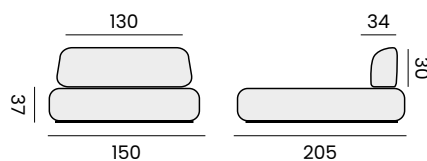

daybed - *lit de repos*

alu charcoal - senda dragon

97945 | seat element, *unité 1P*

97947 | double backrest + striped cushions
unité dossier double + coussins rayés