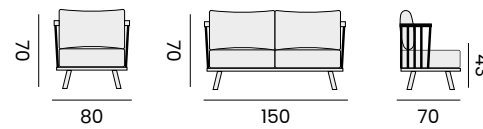

2-seat - *canapé 2P*

- **99985** | recycled teak, frame only
  *teck recyclé, **seulement la structure***
- **99998** | cushion set heritage leaf
  set coussins heritage leaf
- **99999** | cushion set heritage papyrus
  set coussins heritage papyrus