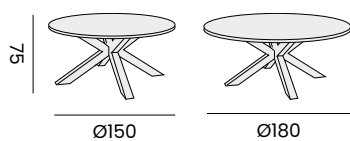

MARCELO

rectangular table - *table rectangulaire*

97422 | alu charcoal, teak top, 100x220
alu charcoal, plateau en teck, 100x220

TREE TRUNK TABLE

rectangular table - *table rectangulaire*

95055 | alu charcoal, teak top, 100x240
alu charcoal, plateau en teck, 100x240