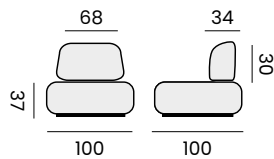

FIORI

fabric agora, quick dry foam
tissu agora, mousse séchage rapide

1-seat - *fauteuil*

alu charcoal - senda dragon

- **97943** | seat element, *unité 1P*
- **97946** | single backrest + striped cushion, *unité dossier 1P + coussin rayé*