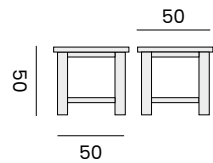

PRESTON

square coffee table
table d'appoint carrée

99084 | teak 50x50
teck 50x50