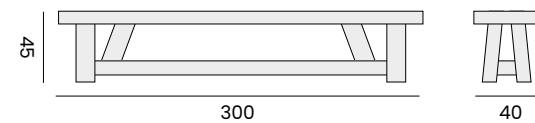

COTTAGE

bench - *banc*

99574 | recycled teak, 300cm
teck recyclé, 300cm