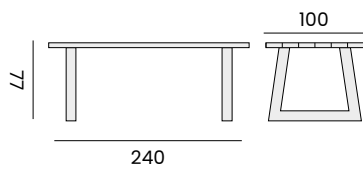

MARCELO

rectangular table - *table rectangulaire*

97422 | alu charcoal, teak top, 100x220
alu charcoal, plateau en teck, 100x220

TREE TRUNK TABLE

rectangular table - *table rectangulaire*

95055 | alu charcoal, teak top, 100x240
alu charcoal, plateau en teck, 100x240