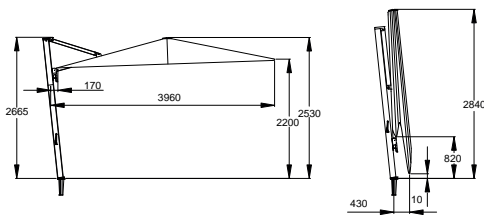

**PORTO WITH CONCRETE BASE ON WHEELS**

**PORTO ON GROUND ANCHOR**

Porto parasol

Ischia parasol

Colours

	aluminium: white		Sunbrella®: white -912
	Batyline: white -671		

**ISCHIA**

Dimensions