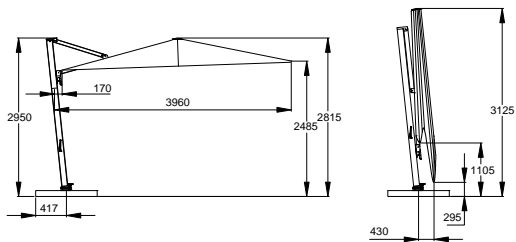

PORTO WITH CONCRETE BASE ON WHEELS