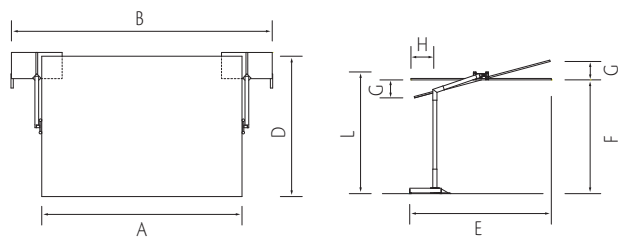

FLEXY WITH ALUMINIUM BASE