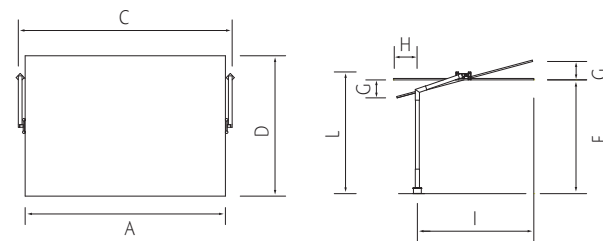

FLEXY ON GROUND ANCHOR WITH EXTENSION PART