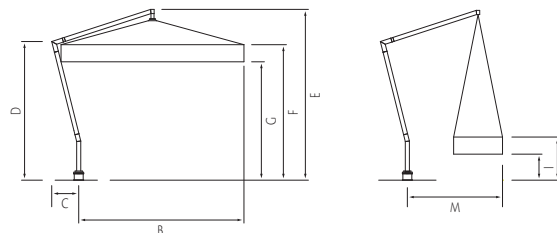

ISCHIA ON GROUND ANCHOR WITH EXTENSION PART